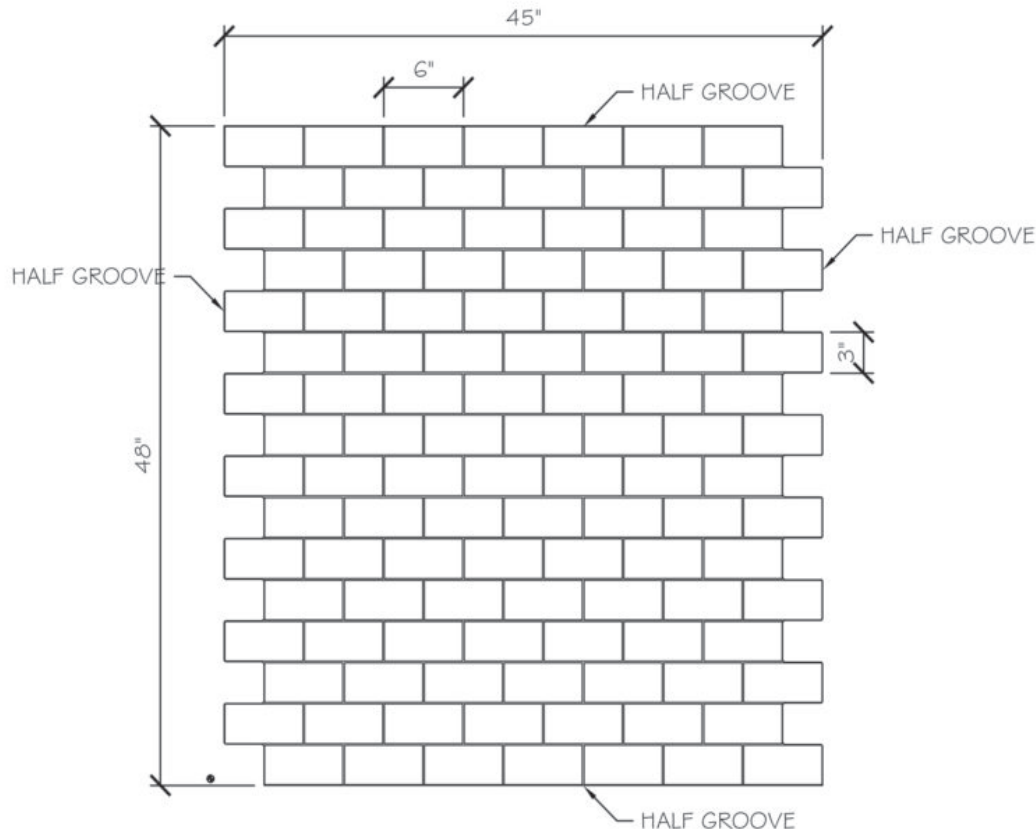

Symmetrix Subway Horizontal 6" x 3" Panel Specifications:

Panel Size: 45" x 48" Nominal / 44.98" x 59.98"
Tile Configuration: 6" x 3"
Pattern: Subway Horizontal
Scoring Width: 1/8"
Edge Profile: Half grooves on 4 sides
4' x 4' Panel

Symmetrix Subway Horizontal 6" x 3" Panel Specifications:

Panel Size: 45" x 48" Nominal / 44.98" x 59.98"
Tile Configuration: 6" x 3"
Pattern: Subway Horizontal
Scoring Width: 1/8"
Edge Profile: Half grooves on 4 sides
4' x 5' Panel