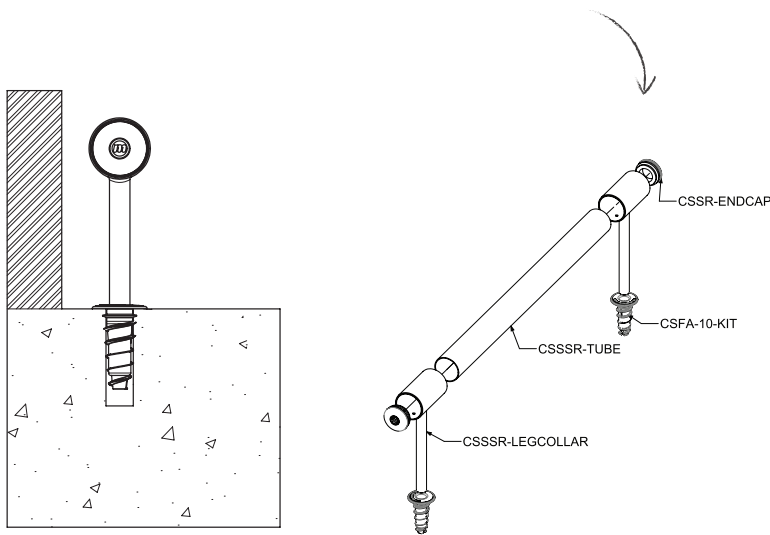

## A stainless steel rail that keeps your walls, cases & fixtures looking great!

CartStop Stainless Steel Rail is ideal for the retailer who wants the simple, clean look of stainless steel without sacrificing strength. This floor mounted rail keeps walls, cases and fixtures looking new.

# CartStop Stainless Steel Rail

**Protect your walls, cases & fixtures with this floor-mounted rail system**

\* 1 week lead time for quantity 1-24. Inquire for quantities 25 or more.

### 96" Stainless Steel Tube

CSSSR-TUBE  
 Type 201 Stainless Steel