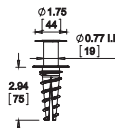

Plastic End Cap

CSSSR-ENDCAP
Polypropylene

Flange Anchor Kit

CSFA-10-KIT
Stainless mounting sleeve & plastic anchor

U.S. Patent Numbers: 6991413