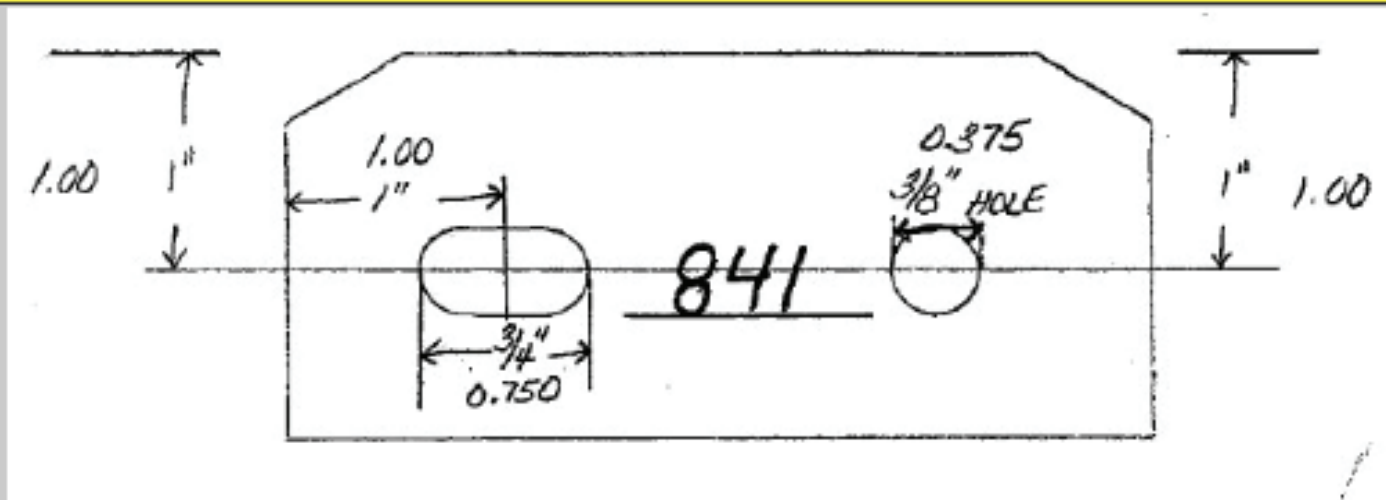

# Ladder Rungs

**Koffler Sales Company**  
Specialists in Floor and Wall Protection  
For Over 50 Years!  
**1-888-355-6287**

MIL-T-24634 (SH) - Type I Full Tread End Plates

MIL-T-24634 (SH) Type 841 End Plate

MIL-T-24634 (SH) Type 861 End Plate

MIL-T-24634 (SH) Type 891 End Plate

**MIL-T-24634 (SH) - Type I Full Treads & Type II Cap Treads**

Style 841 Type I Full Tread 4 inch depth

Style 842 Type II Cap Tread 4 inch depth

Style 861 Type I Full Tread 6 inch depth

Style 862 Type II Cap Tread 6 inch depth

Style 891 Type I Full Tread 9 inch depth

Style 892 Type II Cap Tread 9 inch depth