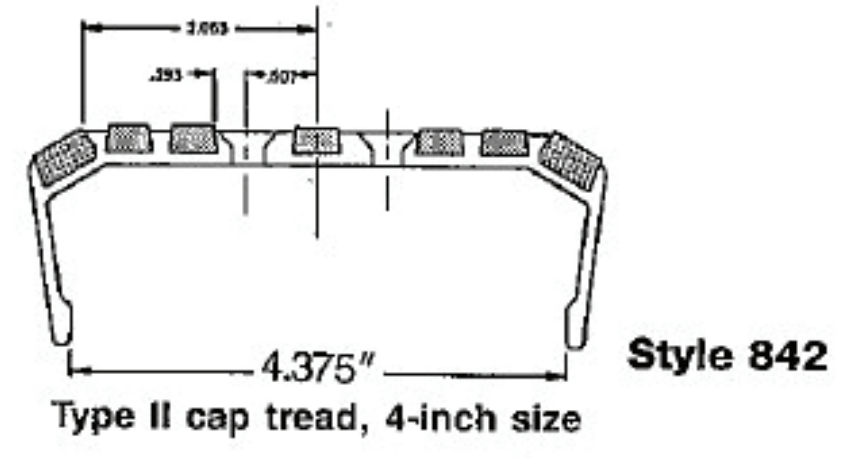

# Ladder Rungs

**Koffler Sales Company**  
Specialists in Floor and Wall Protection  
For Over 50 Years!  
**1-888-355-6287**

MIL-T-24634 (SH) - Type I Full Tread End Plates

MIL-T-24634 (SH) Type 841 End Plate

MIL-T-24634 (SH) Type 861 End Plate

MIL-T-24634 (SH) Type 891 End Plate

**MIL-T-24634 (SH) - Type I Full Treads & Type II Cap Treads**

Style 841 Type I Full Tread 4 inch depth

Style 842 Type II Cap Tread 4 inch depth

Style 861 Type I Full Tread 6 inch depth

Style 862 Type II Cap Tread 6 inch depth

Style 891 Type I Full Tread 9 inch depth

Style 892 Type II Cap Tread 9 inch depth