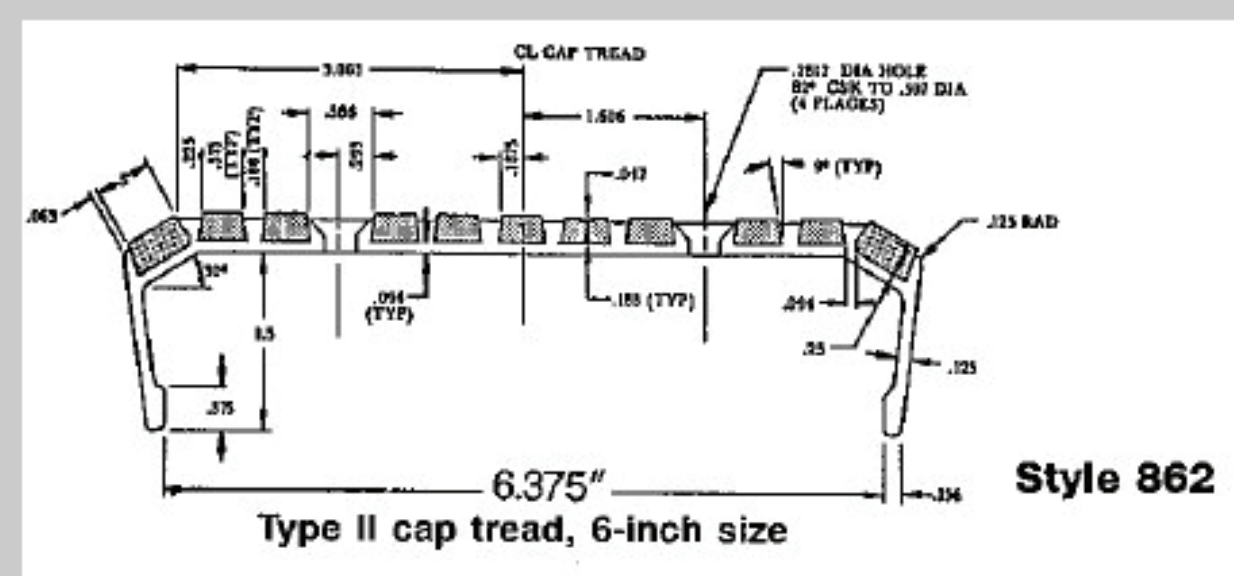

# Ladder Rungs

**Koffler Sales Company**  
Specialists in Floor and Wall Protection  
For Over 50 Years!  
**1-888-355-6287**

MIL-T-24634 (SH) - Type I Full Tread End Plates

MIL-T-24634 (SH) Type 841 End Plate

MIL-T-24634 (SH) Type 861 End Plate

MIL-T-24634 (SH) Type 891 End Plate

**MIL-T-24634 (SH) - Type I Full Treads & Type II Cap Treads**

Style 841 Type I Full Tread 4 inch depth

Style 842 Type II Cap Tread 4 inch depth

Style 861 Type I Full Tread 6 inch depth

Style 862 Type II Cap Tread 6 inch depth

Style 891 Type I Full Tread 9 inch depth

Style 892 Type II Cap Tread 9 inch depth