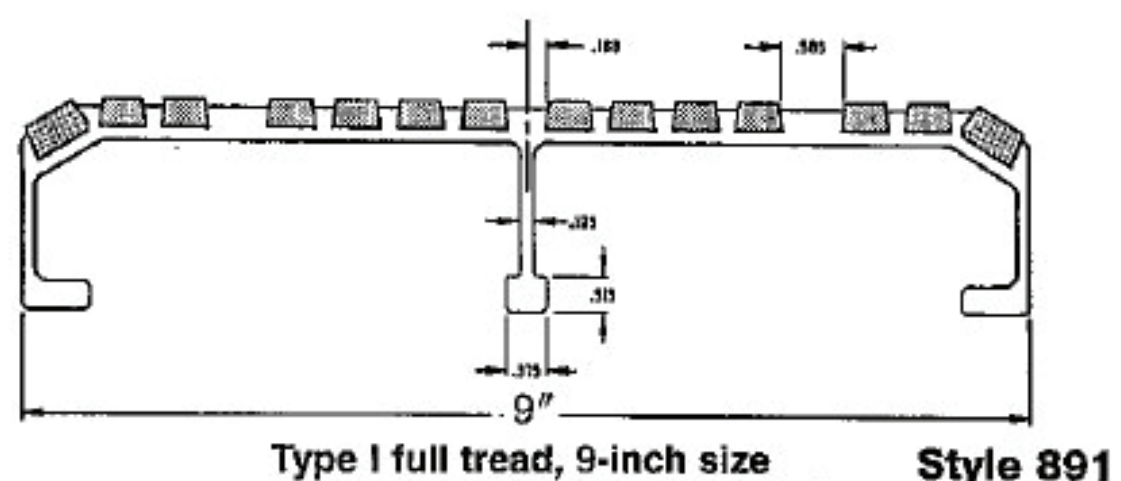

# Ladder Rungs

**Koffler Sales Company**  
Specialists in Floor and Wall Protection  
For Over 50 Years!  
**1-888-355-6287**

MIL-T-24634 (SH) - Type I Full Tread End Plates

MIL-T-24634 (SH) Type 841 End Plate

MIL-T-24634 (SH) Type 861 End Plate

MIL-T-24634 (SH) Type 891 End Plate

**MIL-T-24634 (SH) - Type I Full Treads & Type II Cap Treads**

Style 841 Type I Full Tread 4 inch depth

Style 842 Type II Cap Tread 4 inch depth

Style 861 Type I Full Tread 6 inch depth

Style 862 Type II Cap Tread 6 inch depth

Style 891 Type I Full Tread 9 inch depth

Style 892 Type II Cap Tread 9 inch depth