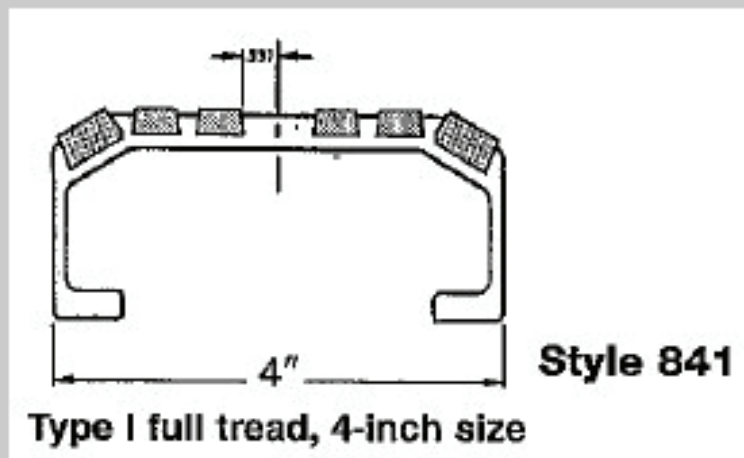

# Ladder Rungs

**Koffler Sales Company**  
Specialists in Floor and Wall Protection  
For Over 50 Years!  
**1-888-355-6287**

MIL-T-24634 (SH) - Type I Full Tread End Plates

MIL-T-24634 (SH) Type 841 End Plate

MIL-T-24634 (SH) Type 861 End Plate

MIL-T-24634 (SH) Type 891 End Plate

**MIL-T-24634 (SH) - Type I Full Treads & Type II Cap Treads**

Style 841 Type I Full Tread 4 inch depth

Style 842 Type II Cap Tread 4 inch depth

Style 861 Type I Full Tread 6 inch depth

Style 862 Type II Cap Tread 6 inch depth

Style 891 Type I Full Tread 9 inch depth

Style 892 Type II Cap Tread 9 inch depth