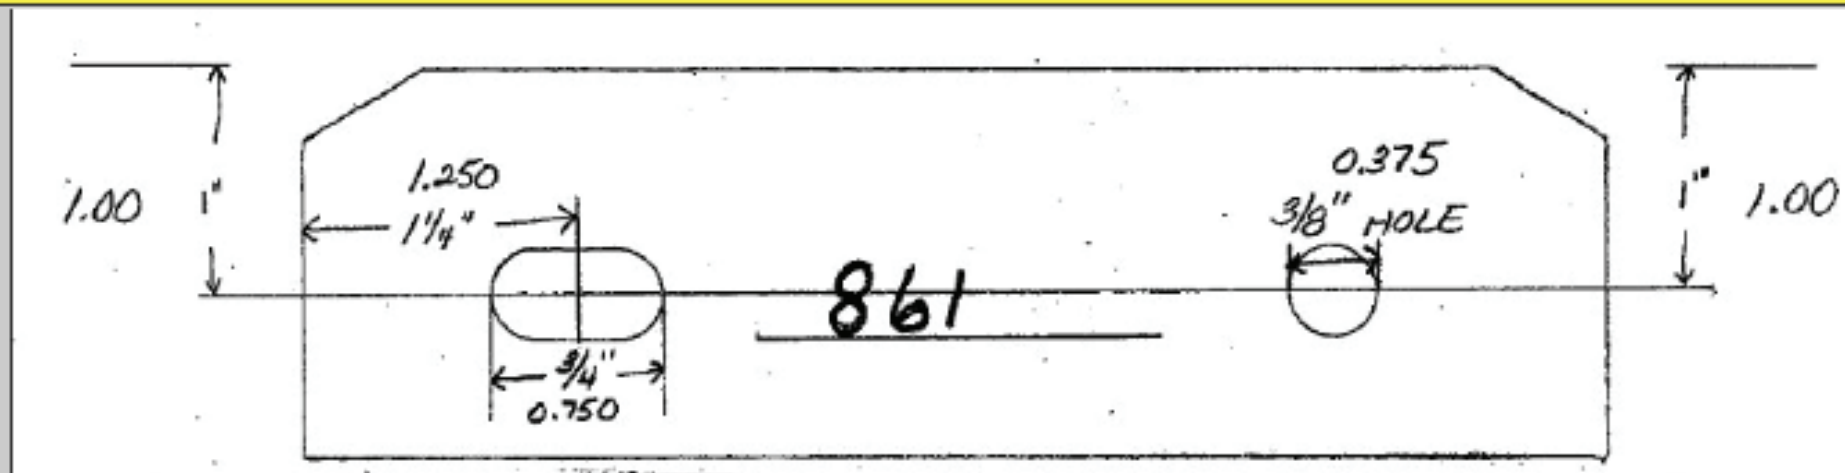

# Ladder Rungs

**Koffler Sales Company**  
Specialists in Floor and Wall Protection  
For Over 50 Years!  
**1-888-355-6287**

MIL-T-24634 (SH) - Type I Full Tread End Plates

MIL-T-24634 (SH) Type 841 End Plate

MIL-T-24634 (SH) Type 861 End Plate

MIL-T-24634 (SH) Type 891 End Plate

**MIL-T-24634 (SH) - Type I Full Treads & Type II Cap Treads**

Style 841 Type I Full Tread 4 inch depth

Style 842 Type II Cap Tread 4 inch depth

Style 861 Type I Full Tread 6 inch depth

Style 862 Type II Cap Tread 6 inch depth

Style 891 Type I Full Tread 9 inch depth

Style 892 Type II Cap Tread 9 inch depth