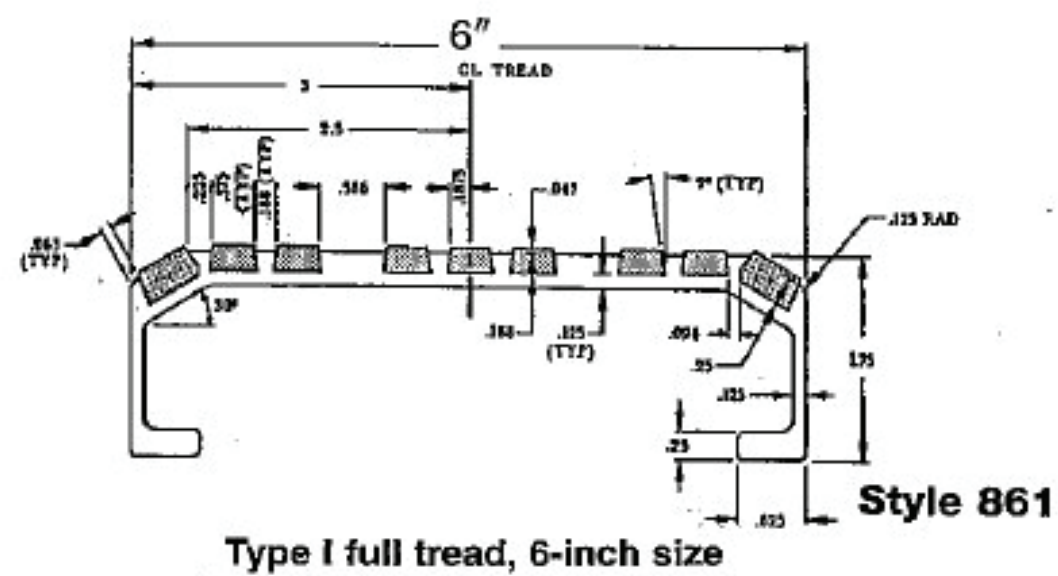

# Ladder Rungs

**Koffler Sales Company**  
Specialists in Floor and Wall Protection  
For Over 50 Years!  
**1-888-355-6287**

MIL-T-24634 (SH) - Type I Full Tread End Plates

MIL-T-24634 (SH) Type 841 End Plate

MIL-T-24634 (SH) Type 861 End Plate

MIL-T-24634 (SH) Type 891 End Plate

**MIL-T-24634 (SH) - Type I Full Treads & Type II Cap Treads**

Style 841 Type I Full Tread 4 inch depth

Style 842 Type II Cap Tread 4 inch depth

Style 861 Type I Full Tread 6 inch depth

Style 862 Type II Cap Tread 6 inch depth

Style 891 Type I Full Tread 9 inch depth

Style 892 Type II Cap Tread 9 inch depth