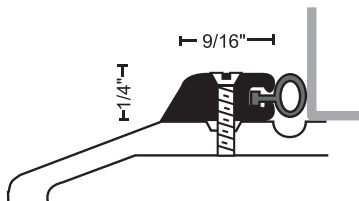

INSTALLATION INSTRUCTIONS

4

1. Cut threshold to size required.
2. Notch around door frame if desired.
3. Attach to floor surface with fasteners provided.
4. Caulk around base of threshold for moisture control.