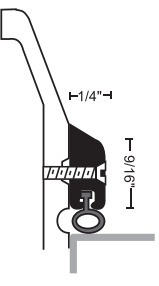

NGP

4

Stop Strip

THRESHOLD

BHIMA
CERTIFIED

POSITIVE PRESSURE TESTED GASKETING MATERIALS FOR FIRE DOORS. FOR APPLICATION TO HOLLOW-METAL-TYPE FIRE DOORS RATED UP TO 3 HOURS AND WOOD-TYPE FIRE DOORS RATED UP TO 1½ HOURS.

CATEGORY J

- Aluminum Alloy 6063, T5 Temper
- 1/4" Tall
- Weight: .14 Lb/Ft.
- Vinyl is Black; NGP-TPV and Silicone are Black
- #6 Self-Tapping Machine Screws Included

ngp.com
1-800-NGP-RUSH

INSTALLATION INSTRUCTIONS

4

1. Cut threshold to size required.
2. Notch around door frame if desired.
3. Attach to floor surface with fasteners provided.
4. Caulk around base of threshold for moisture control.

ngp.com

1-800-NGP-RUSH