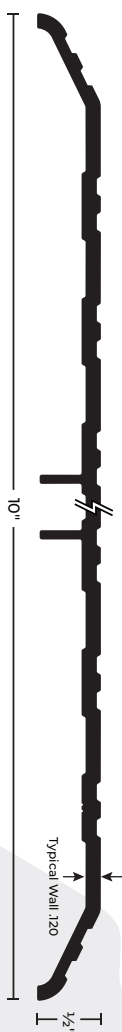

The NGP logo consists of the letters "NGP" in a bold, blue, sans-serif font, centered within a white shield-like shape with a pointed top and bottom. This shield is set against a solid blue rectangular background.

430E

Aluminum
Saddle Threshold
½" x 10"

- ▶ Aluminum Alloy 6063, T5 Temper
- ▶ 10" Wide x ½" Tall
- ▶ Fluted Top
- ▶ BHMA Certified to ANSI/BHMA A156.21 1,000 Lb. Load Test
- ▶ Typical Wall Thickness: .120"
- ▶ Weight: 1.59 Lbs./Ft.
- ▶ #10 x 1½" FH Zinc Plated Wood Screws Included

BHMA
CERTIFIED

POSITIVE PRESSURE TESTED GASKETING MATERIALS FOR FIRE DOORS. FOR APPLICATION TO HOLLOW-METAL-TYPE FIRE DOORS, RATED UP TO 3 HOURS AND WOOD-TYPE FIRE DOORS, RATED UP TO 1½ HOURS. CATEGORY J

ngp.com
1-800-NGP-RUSH

FAX: (800) 255-7874
QUOTES: quotes@ngp.com

8.24

THRESHOLD

INSTALLATION INSTRUCTIONS

1. Cut threshold to size required.
2. Notch around door frame if desired.
3. Attach to floor surface with fasteners provided.
4. Caulk around base of threshold for moisture control.