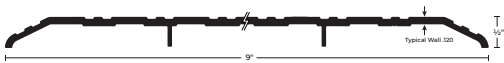

429E

Aluminum
Saddle Threshold
1/2" x 9"

- ▶ Aluminum Alloy 6063, T5 Temper
- ▶ 9" Wide x 1/2" Tall
- ▶ Fluted Top
- ▶ BHMA Certified to ANSI/BHMA A156.21 1,000 Lb. Load Test
- ▶ Typical Wall Thickness: .120"
- ▶ Weight: 1.43 Lbs./Ft.
- ▶ #10 x 1 1/2" FH Zinc Plated Wood Screws Included