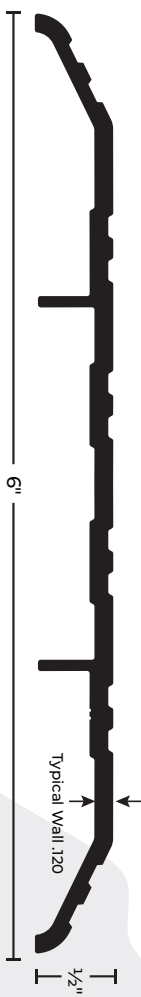

The NGP logo consists of the letters "NGP" in a bold, blue, sans-serif font, centered within a white shield-like shape with a pointed top and bottom. This shield is set against a solid blue rectangular background.

426E

Aluminum
Saddle Threshold
1/2" x 6"

- ▶ Aluminum Alloy 6063, T5 Temper
- ▶ 6" Wide x 1/2" Tall
- ▶ Fluted Top
- ▶ BHMA Certified to ANSI/BHMA A156.21 1,000 Lb. Load Test
- ▶ Typical Wall Thickness: .120"
- ▶ Weight: .97 Lbs./Ft.
- ▶ #10 x 1 1/2" FH Zinc Plated Wood Screws Included

BHMA
CERTIFIED

POSITIVE PRESSURE TESTED GASKETING MATERIALS FOR FIRE DOORS. FOR APPLICATION TO HOLLOW-METAL-TYPE FIRE DOORS, RATED UP TO 3 HOURS AND WOOD-TYPE FIRE DOORS, RATED UP TO 1 1/2 HOURS. CATEGORY J

ngp.com
1-800-NGP-RUSH

FAX: (800) 255-7874
QUOTES: quotes@ngp.com

8.24

THRESHOLD

INSTALLATION INSTRUCTIONS

1. Cut threshold to size required.
2. Notch around door frame if desired.
3. Attach to floor surface with fasteners provided.
4. Caulk around base of threshold for moisture control.