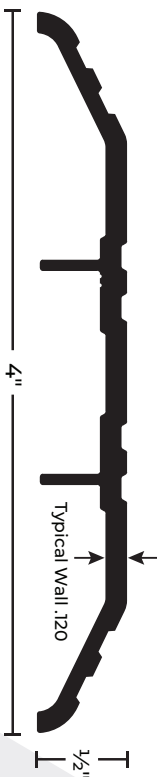

The NGP logo consists of the letters "NGP" in a bold, blue, sans-serif font, centered within a white shield-like shape with a pointed top and bottom. This shield is set against a solid blue rectangular background.

424E

Aluminum
Saddle Threshold
1/2" x 4"

- ▶ Aluminum Alloy 6063, T5 Temper
- ▶ 4" Wide x 1/2" Tall
- ▶ Fluted Top
- ▶ BHMA Certified to ANSI/BHMA A156.21 1,000 Lb. Load Test
- ▶ Typical Wall Thickness: .120"
- ▶ Weight: .65 Lbs./Ft.
- ▶ #10 x 1 1/2" FH Zinc Plated Wood Screws Included

BHMA
CERTIFIED

POSITIVE PRESSURE TESTED GASKETING MATERIALS FOR FIRE DOORS. FOR APPLICATION TO HOLLOW-METAL-TYPE FIRE DOORS, RATED UP TO 3 HOURS AND WOOD-TYPE FIRE DOORS, RATED UP TO 1 1/2 HOURS. CATEGORY J

ngp.com
1-800-NGP-RUSH

FAX: (800) 255-7874
QUOTES: quotes@ngp.com

8.24

THRESHOLD

INSTALLATION INSTRUCTIONS

1. Cut threshold to size required.
2. Notch around door frame if desired.
3. Attach to floor surface with fasteners provided.
4. Caulk around base of threshold for moisture control.