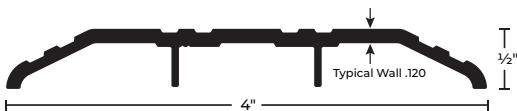

424E

Aluminum
Saddle Threshold
1/2" x 4"

- ▶ Aluminum Alloy 6063, T5 Temper
- ▶ 4" Wide x 1/2" Tall
- ▶ Fluted Top
- ▶ BHMA Certified to ANSI/BHMA A156.21 1,000 Lb. Load Test
- ▶ Typical Wall Thickness: .120"
- ▶ Weight: .65 Lbs./Ft.
- ▶ #10 x 1 1/2" FH Zinc Plated Wood Screws Included