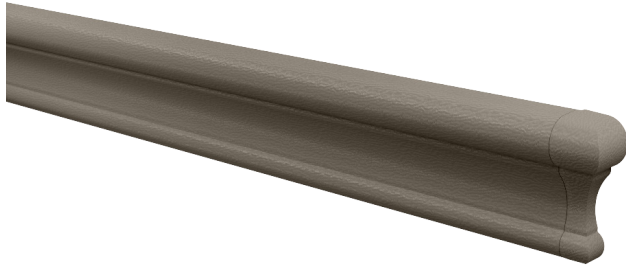

2700

Chair Rail

Product Details

- 3" (197mm) of wall protection, extends 1" (25mm) from wall
- Mounted on a sturdy .060" (1.5mm) thick, continuous aluminum retainer
- .070" (1.8mm) thick, durable, rigid vinyl cover
- Scratch and stain resistant woodgrain texture
- Easy installation, clean-up and maintenance
- Manufactured in 12' (3.66m) standard lengths
- All mounting fasteners are included with each order