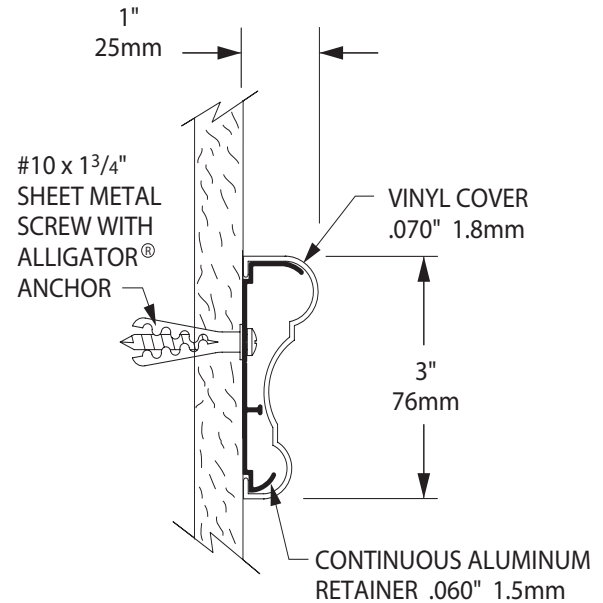

2700

Chair Rail

Product Details

- 3" (197mm) of wall protection, extends 1" (25mm) from wall
- Mounted on a sturdy .060" (1.5mm) thick, continuous aluminum retainer
- .070" (1.8mm) thick, durable, rigid vinyl cover
- Scratch and stain resistant woodgrain texture
- Easy installation, clean-up and maintenance
- Manufactured in 12' (3.66m) standard lengths
- All mounting fasteners are included with each order