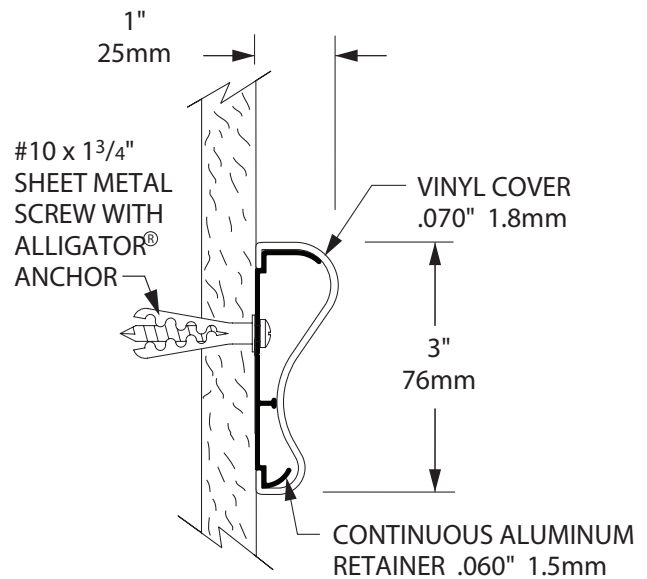

### Product Details

- 3" (76mm) of wall protection, extends 1" (25mm) from wall
- Mounted on a sturdy .060" (1.5mm) thick, continuous aluminum retainer
- .070" (1.8mm) thick, durable, rigid vinyl cover
- Scratch and stain resistant woodgrain texture
- Easy installation, clean-up and maintenance
- Manufactured in 12' (3.66m) standard lengths
- All mounting fasteners are included with each order