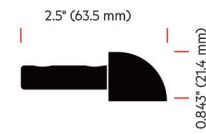

**Base**

1" Aluminium Base  
1 sections  
BA1000

**End Cap**

1" Flat PolyBostylene® End Cap  
144 pieces per box  
PBEF1000-XXX  
EF1000-XXX

**End Cap**

1" Round Vinyl End Cap  
288 pieces per box  
ER1000-XXX