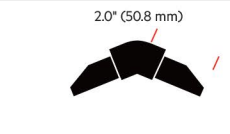

2" 135° Vinyl Corner Cap
144 pieces per box
CX2000-XXX
PBCX2000-XXX