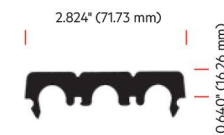

2" ecoFlex Rigid Vinyl  
12' sections  
BR2000R

2" Aluminum Base  
12 sections  
BA2000

2" Flat Vinyl End Cap  
144 pieces per box  
PBEF2000-XXX  
ER2000-XXX

2" Round Vinyl End Cap  
144 pieces per box  
EF2000-XXX

2" 90° Vinyl Corner Cap  
144 pieces per box  
CN2000-XXX

2" 135° Vinyl Corner Cap  
144 pieces per box  
CX2000-XXX  
PBCX2000-XXX

**EcoFlex® 2100**

2.5" ecoFlex Vinyl Top  
72' coils  
TFC2100-XXX

2.5" Recycled Vinyl Base  
12' sections  
BR2100R

2.5" Round Vinyl End Cap  
72 pieces per box  
ER2100-XXX

2.5" Vinyl 90° Corner Cap  
72 pieces per box  
CN2100-XXX

**EcoFlex® 3300**

3" ecoFlex Vinyl Top  
36' coils  
TFC3300-XXX\*

3" ecoFlex Rigid Vinyl  
12' sections  
BR3300-XXX  
BR3300R (black only)