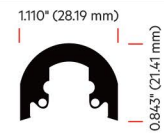

ECOFLEX®

Minimum 80% recycled material

XXX Denotes that a color tab must be added to the part number at the end of the time of ordering. Custom and standard colors require minimum lead time and quantities. See separate colour chart for color options.

*Some colors available in virgin material only. Check with our customer service.

Top

1" ecoFlex Vinyl Top
72' coils
TFC1000-XXX*

Base

1" ecoBase Rigid Vinyl
12' sections
BR1000R

Base

1" Aluminium Base
1 sections
BA1000

End Cap

1" Flat PolyBostylene® End Cap
144 pieces per box
PBEF1000-XXX
EF1000-XXX

End Cap

1" Round Vinyl End Cap
288 pieces per box
ER1000-XXX

Corner Cap

1" 90° Vinyl Corner Cap
144 pieces per box
CN1000-XXX

Corner Cap

1 135° Vinyl Corner Cap
144 pieces per box
CX1000-XXX
PBCX1000-XXX

2" ecoFlex Vinyl Top
36' coils
TFC2000-XXX*

2" ecoFlex Rigid Vinyl
12' sections
BR2000R

2" Aluminum Base
12 sections
BA2000

2" Flat Vinyl End Cap
144 pieces per box
PBEF2000-XXX
ER2000-XXX

2" Round Vinyl End Cap
144 pieces per box
EF2000-XXX

2" 90° Vinyl Corner Cap
144 pieces per box
CN2000-XXX

2" 135° Vinyl Corner Cap
144 pieces per box
CX2000-XXX
PBCX2000-XXX

2.5" ecoFlex Vinyl Top
72' coils
TFC2100-XXX

2.5" Recycled Vinyl Base
12' sections
BR2100R

2.5" Round Vinyl End Cap
72 pieces per box
ER2100-XXX

2.5" Vinyl 90° Corner Cap
72 pieces per box
CN2100-XXX

3" ecoFlex Vinyl Top
36' coils
TFC3300-XXX*

3" ecoFlex Rigid Vinyl
12' sections
BR3300-XXX
BR3300R (black only)

3" Aluminium Base
12' sections
BA3300

3" Round Vinyl End Cap
72 pieces per box
ER3300-XXX

3" 90° Vinyl Corner Cap
72 pieces per box
CN3300-XXX

POWER

PROTECT

FIXTURE