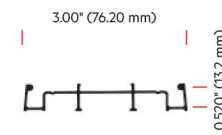

2" 90° Vinyl Corner Cap  
144 pieces per box  
CN2000-XXX

2" 135° Vinyl Corner Cap  
144 pieces per box  
CX2000-XXX  
PBCX2000-XXX

**EcoFlex® 2100**

2.5" ecoFlex Vinyl Top  
72' coils  
TFC2100-XXX

2.5" Recycled Vinyl Base  
12' sections  
BR2100R

2.5" Round Vinyl End Cap  
72 pieces per box  
ER2100-XXX

2.5" Vinyl 90° Corner Cap  
72 pieces per box  
CN2100-XXX

**EcoFlex® 3300**

3" ecoFlex Vinyl Top  
36' coils  
TFC3300-XXX\*

3" ecoFlex Rigid Vinyl  
12' sections  
BR3300-XXX  
BR3300R (black only)