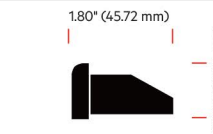

2" Flat Vinyl End Cap
144 pieces per box
PBEF2000-XXX
ER2000-XXX