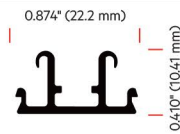

ECOFLEX®

Minimum 80% recycled material

XXX Denotes that a color tab must be added to the part number at the end of the time of ordering. Custom and standard colors require minimum lead time and quantities. See separate colour chart for color options.

*Some colors available in virgin material only. Check with our customer service.

Top

1" ecoFlex Vinyl Top
72' coils
TFC1000-XXX*

Base

1" ecoBase Rigid Vinyl
12' sections
BR1000R

Base

1" Aluminium Base
1 sections
BA1000

End Cap

1" Flat PolyBostylene® End Cap
144 pieces per box
PBEF1000-XXX
EF1000-XXX

End Cap

1" Round Vinyl End Cap
288 pieces per box
ER1000-XXX

Corner Cap

1" 90° Vinyl Corner Cap
144 pieces per box
CN1000-XXX

Corner Cap

1 135° Vinyl Corner Cap
144 pieces per box
CX1000-XXX
PBCX1000-XXX

2" ecoFlex Vinyl Top
36' coils
TFC2000-XXX*

2" ecoFlex Rigid Vinyl
12' sections
BR2000R

2" Aluminum Base
12 sections
BA2000

2" Flat Vinyl End Cap
144 pieces per box
PBEF2000-XXX
ER2000-XXX

2" Round Vinyl End Cap
144 pieces per box
EF2000-XXX

2" 90° Vinyl Corner Cap
144 pieces per box
CN2000-XXX

2" 135° Vinyl Corner Cap
144 pieces per box
CX2000-XXX
PBCX2000-XXX

2.5" ecoFlex Vinyl Top
72' coils
TFC2100-XXX

2.5" Recycled Vinyl Base
12' sections
BR2100R

2.5" Round Vinyl End Cap
72 pieces per box
ER2100-XXX

2.5" Vinyl 90° Corner Cap
72 pieces per box
CN2100-XXX

3" ecoFlex Vinyl Top
36' coils
TFC3300-XXX*

3" ecoFlex Rigid Vinyl
12' sections
BR3300-XXX
BR3300R (black only)

3" Aluminium Base
12' sections
BA3300

3" Round Vinyl End Cap
72 pieces per box
ER3300-XXX

3" 90° Vinyl Corner Cap
72 pieces per box
CN3300-XXX

POWER

PROTECT

FIXTURE