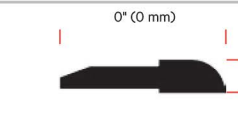

2" 90° Vinyl Corner Cap  
144 pieces per box  
CN2000-XXX

2" 135° Vinyl Corner Cap  
144 pieces per box  
CX2000-XXX  
PBCX2000-XXX

**EcoFlex® 2100**

2.5" ecoFlex Vinyl Top  
72' coils  
TFC2100-XXX

2.5" Recycled Vinyl Base  
12' sections  
BR2100R