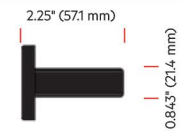

ECOFLEX®

Minimum 80% recycled material

XXX Denotes that a color tab must be added to the part number at the end of the time of ordering. Custom and standard colors require minimum lead time and quantities. See separate colour chart for color options.

*Some colors available in virgin material only. Check with our customer service.

Top

1" ecoFlex Vinyl Top
72' coils
TFC1000-XXX*

Base

1" ecoBase Rigid Vinyl
12' sections
BR1000R

Base

1" Aluminium Base
1 sections
BA1000

End Cap

1" Flat PolyBostylene® End Cap
144 pieces per box
PBEF1000-XXX
EF1000-XXX

End Cap

1" Round Vinyl End Cap
288 pieces per box
ER1000-XXX

Corner Cap

1" 90° Vinyl Corner Cap
144 pieces per box
CN1000-XXX

Corner Cap

1 135° Vinyl Corner Cap
144 pieces per box
CX1000-XXX
PBCX1000-XXX

2" ecoFlex Vinyl Top
36' coils
TFC2000-XXX*

2" ecoFlex Rigid Vinyl
12' sections
BR2000R

2" Aluminum Base
12 sections
BA2000

2" Flat Vinyl End Cap
144 pieces per box
PBEF2000-XXX
ER2000-XXX

2" Round Vinyl End Cap
144 pieces per box
EF2000-XXX

2" 90° Vinyl Corner Cap
144 pieces per box
CN2000-XXX

2" 135° Vinyl Corner Cap
144 pieces per box
CX2000-XXX
PBCX2000-XXX

2.5" ecoFlex Vinyl Top
72' coils
TFC2100-XXX

2.5" Recycled Vinyl Base
12' sections
BR2100R

2.5" Round Vinyl End Cap
72 pieces per box
ER2100-XXX

2.5" Vinyl 90° Corner Cap
72 pieces per box
CN2100-XXX

3" ecoFlex Vinyl Top
36' coils
TFC3300-XXX*

3" ecoFlex Rigid Vinyl
12' sections
BR3300-XXX
BR3300R (black only)

3" Aluminium Base
12' sections
BA3300

3" Round Vinyl End Cap
72 pieces per box
ER3300-XXX

3" 90° Vinyl Corner Cap
72 pieces per box
CN3300-XXX

POWER

PROTECT

FIXTURE