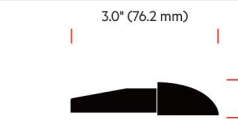

2" Round Vinyl End Cap
144 pieces per box
EF2000-XXX