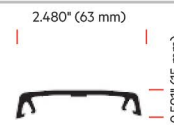

2.5" ecoFlex Vinyl Top
72' coils
TFC2100-XXX