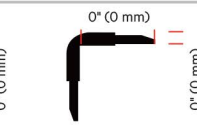

2.5" Vinyl 90° Corner Cap
72 pieces per box
CN2100-XXX