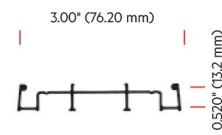

2" 90° Vinyl Corner Cap  
144 pieces per box  
CN2000-XXX

2" 135° Vinyl Corner Cap  
144 pieces per box  
CX2000-XXX  
PBCX2000-XXX

**EcoFlex® 2100**

2.5" ecoFlex Vinyl Top  
72' coils  
TFC2100-XXX

2.5" Recycled Vinyl Base  
12' sections  
BR2100R

2.5" Round Vinyl End Cap  
72 pieces per box  
ER2100-XXX

2.5" Vinyl 90° Corner Cap  
72 pieces per box  
CN2100-XXX

**EcoFlex® 3300**

3" ecoFlex Vinyl Top  
36' coils  
TFC3300-XXX\*

3" ecoFlex Rigid Vinyl  
12' sections  
BR3300-XXX  
BR3300R (black only)