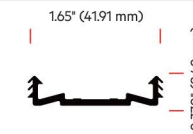

2" Aluminum Base
12 sections
BA2000