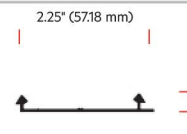

2" 90° Vinyl Corner Cap  
144 pieces per box  
CN2000-XXX

2" 135° Vinyl Corner Cap  
144 pieces per box  
CX2000-XXX  
PBCX2000-XXX

**EcoFlex® 2100**

2.5" ecoFlex Vinyl Top  
72' coils  
TFC2100-XXX

2.5" Recycled Vinyl Base  
12' sections  
BR2100R