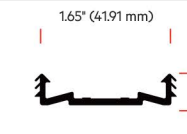

**Corner Cap**

1" 90° Vinyl Corner Cap  
144 pieces per box  
CN1000-XXX

**Corner Cap**

1 135° Vinyl Corner Cap  
144 pieces per box  
CX1000-XXX  
PBCX1000-XXX

**EcoFlex® 2000**

2" ecoFlex Vinyl Top  
36' coils  
TFC2000-XXX\*