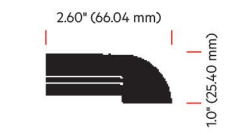

3" Round Vinyl End Cap
72 pieces per box
ER3300-XXX