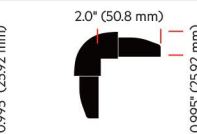

2" ecoFlex Rigid Vinyl  
12' sections  
BR2000R

2" Aluminum Base  
12 sections  
BA2000

2" Flat Vinyl End Cap  
144 pieces per box  
PBEF2000-XXX  
ER2000-XXX

2" Round Vinyl End Cap  
144 pieces per box  
EF2000-XXX