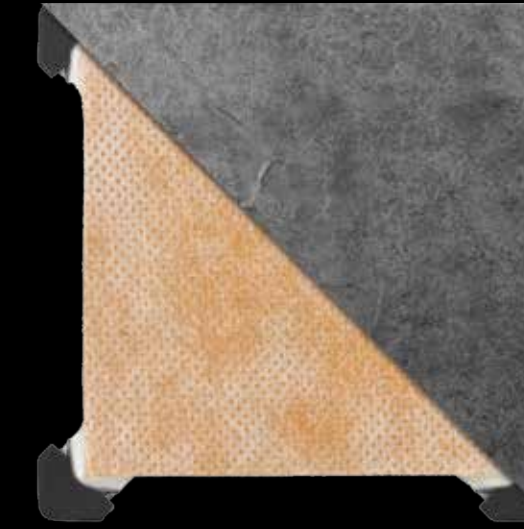

Schluter®-KERDI-DRAIN

Anodized Aluminum

Brushed Nickel

Brushed Copper

Brushed Brass

Stainless Steel

Stainless Steel

New!
Chrome

Oil-rubbed Bronze

Tileable