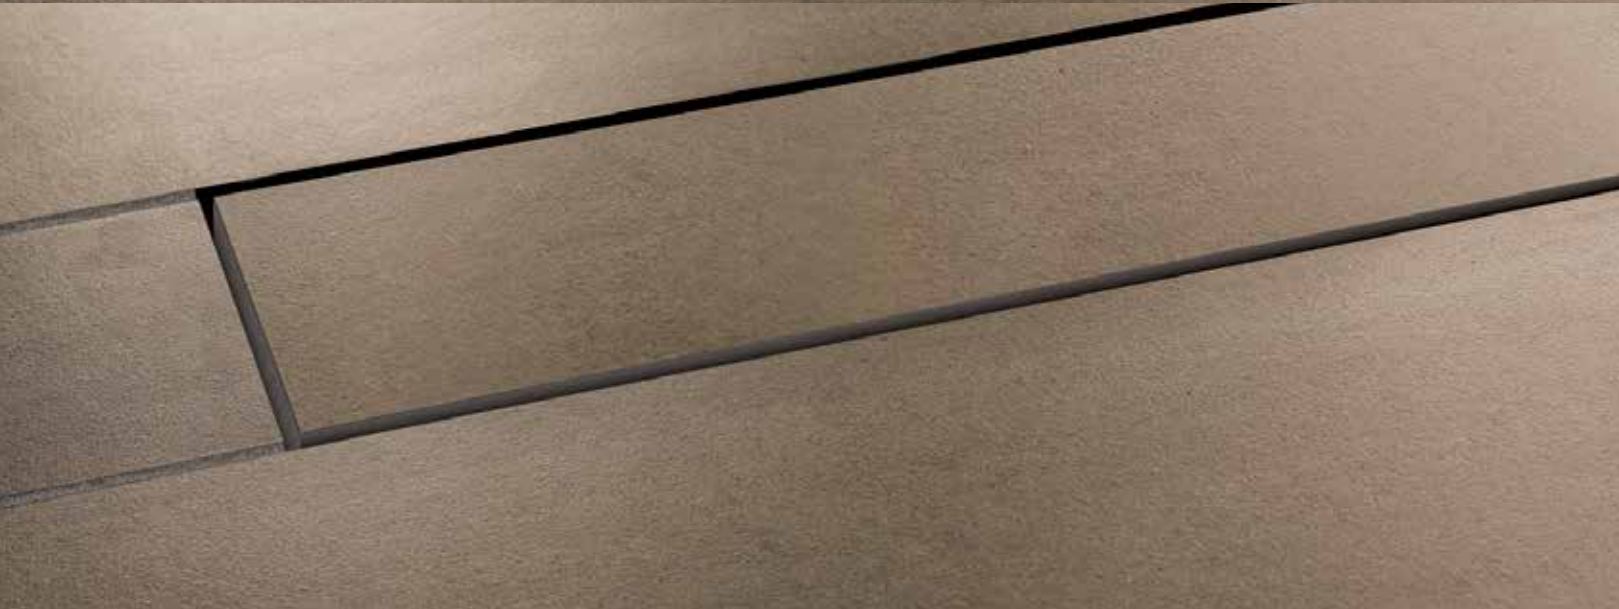

Drain Grates

Schluter®-KERDI-LINE and Schluter®-KERDI-DRAIN

Schluter®-KERDI-LINE

Brushed Stainless Steel

Perforated and Closed Grate

New! Chrome

Perforated and Closed Grate

Tileable