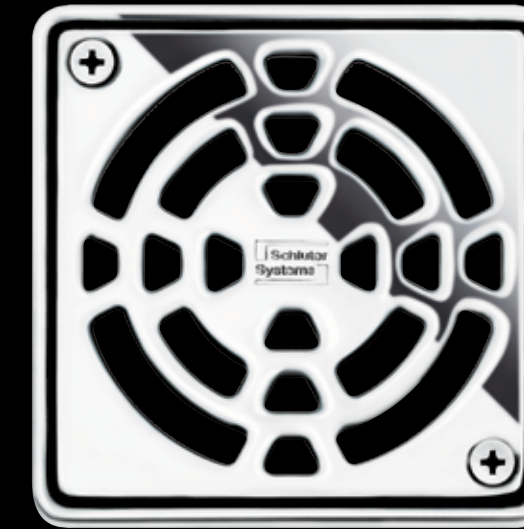

Drain Grates

Schluter®-KERDI-LINE and Schluter®-KERDI-DRAIN

Schluter®-KERDI-LINE

Brushed Stainless Steel

Perforated and Closed Grate

New! Chrome

Perforated and Closed Grate

Tileable

Schluter®-KERDI-DRAIN

Anodized Aluminum

Brushed Nickel

Brushed Copper

Brushed Brass

Stainless Steel

Stainless Steel

New!
Chrome