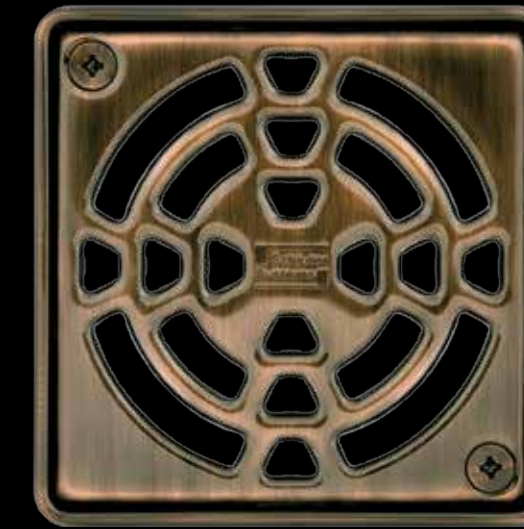

Drain Grates

Schluter®-KERDI-LINE and Schluter®-KERDI-DRAIN

Schluter®-KERDI-LINE

Brushed Stainless Steel

Perforated and Closed Grate

New! Chrome

Perforated and Closed Grate

Tileable

Schluter®-KERDI-DRAIN

Anodized Aluminum

Brushed Nickel

Brushed Copper

Brushed Brass

Stainless Steel

Stainless Steel

New!
Chrome