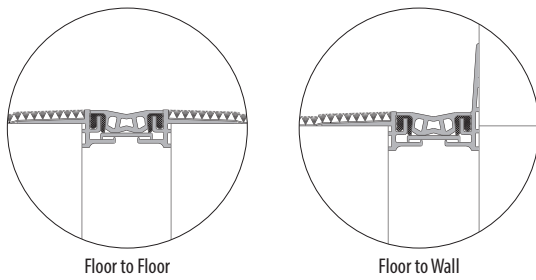

GFPS Series

Product Details

- Joint sizes range from 1" to 2" (25.4mm to 50.8mm)
- 10' (304.8cm) stock lengths
- Standard loading up to 500 lbs
- Meets ASTM E1399

Model Details

MODEL	FLOOR TO FLOOR	FLOOR TO WALL
GFPS	•	
GFPSW		•