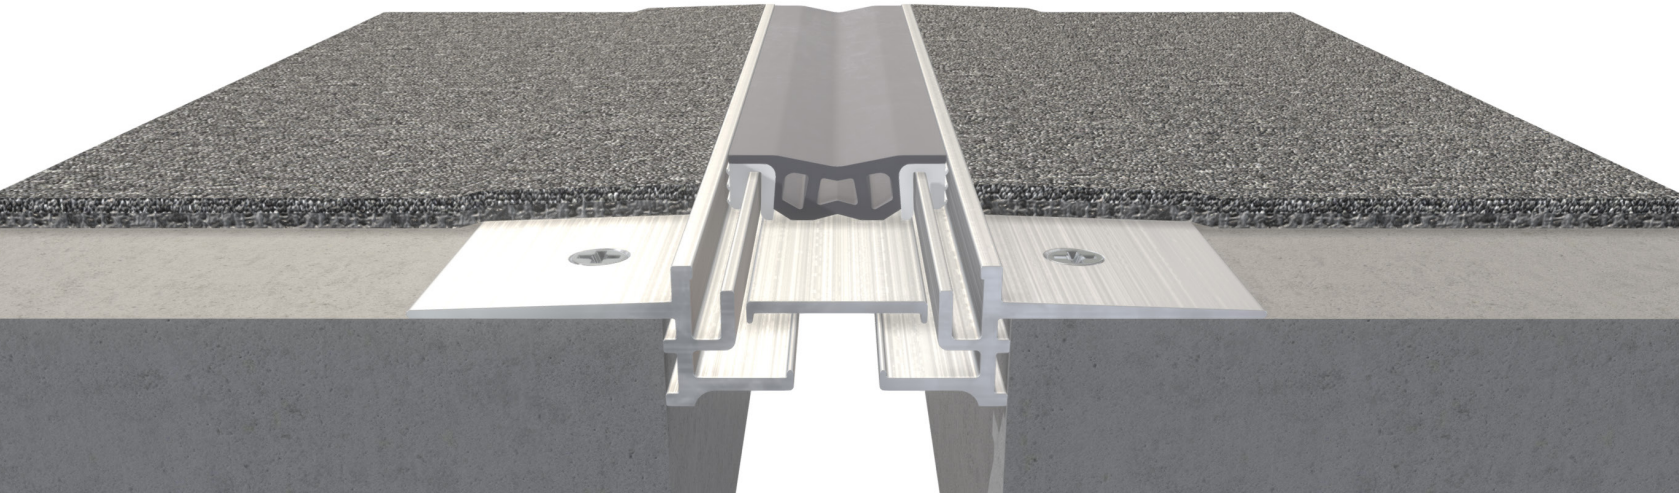

## GFPS Series

Model GFPS

This flush gasketed floor cover is designed for interior applications where hygiene is important. The extruded aluminum frame is surface mounted and is designed to minimize the bump when wheeled equipment glides across it.

### Advantages

- Minimal sightline
- Minimal bump
- Hygienic
- Low maintenance
- Designed for carpeted floors

[View 3D Model](#) →

### Product Details

- Joint sizes range from 1" to 2" (25.4mm to 50.8mm)
- 10' (304.8cm) stock lengths
- Standard loading up to 500 lbs
- Meets ASTM E1399

### Model Details

MODEL	FLOOR TO FLOOR	FLOOR TO WALL
GFPS	•	
GFPSW		•