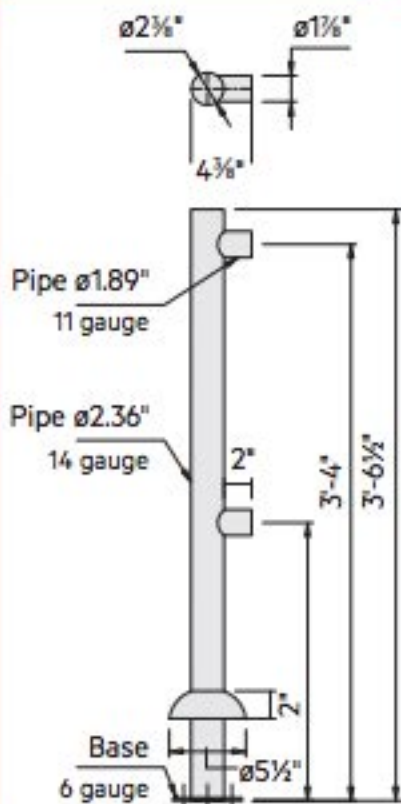

Post One Way**Post Two Way****Post Corner****Post Three Way**

Vertical Post One Way
BG-GR-EP-SS

Vertical Post Two Way
BG-GR-MP-SS

Vertical Corner Post
BG-GR-CP-SS

Vertical Post Three Way
BG-GR-TP-SS

Rails

Rails available in 3 lengths: 47", 59", and 68" long
 BG-GR-47-RAIL | BG-GR-59-RAIL | BG-GR-68-RAIL