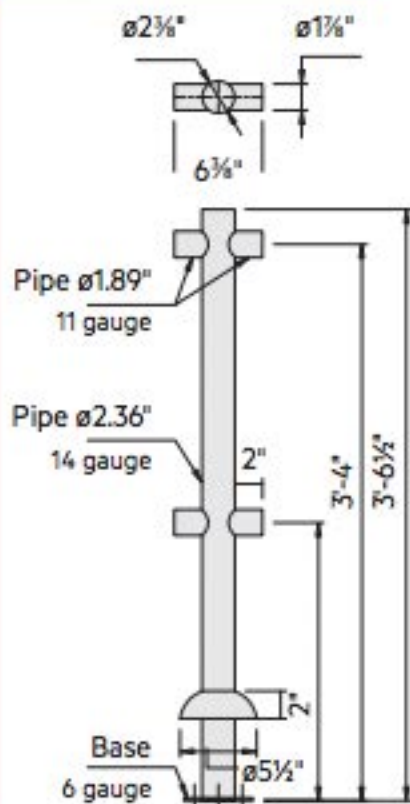

Post One Way**Post Two Way****Post Corner****Post Three Way**

Vertical Post One Way
BG-GR-EP-SS

Vertical Post Two Way
BG-GR-MP-SS

Vertical Corner Post
BG-GR-CP-SS

Vertical Post Three Way
BG-GR-TP-SS

Rails

Rails available in 3 lengths: 47", 59", and 68" long
 BG-GR-47-RAIL | BG-GR-59-RAIL | BG-GR-68-RAIL