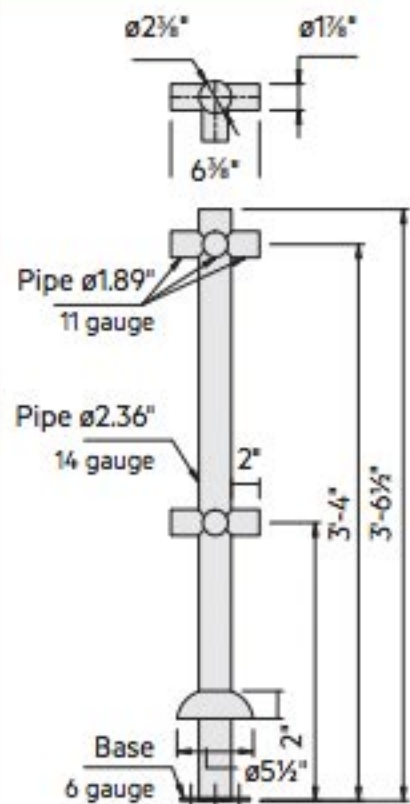

Post One Way**Post Two Way****Post Corner****Post Three Way**

Vertical Post One Way
BG-GR-EP-SS

Vertical Post Two Way
BG-GR-MP-SS

Vertical Corner Post
BG-GR-CP-SS

Vertical Post Three Way
BG-GR-TP-SS

Rails

Rails available in 3 lengths: 47", 59", and 68" long
 BG-GR-47-RAIL | BG-GR-59-RAIL | BG-GR-68-RAIL