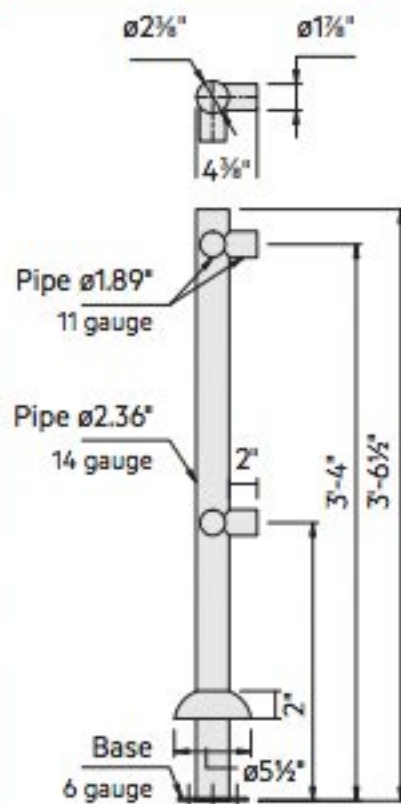

Post One Way**Post Two Way****Post Corner****Post Three Way**

Vertical Post One Way
BG-GR-EP-SS

Vertical Post Two Way
BG-GR-MP-SS

Vertical Corner Post
BG-GR-CP-SS

Vertical Post Three Way
BG-GR-TP-SS

Rails

Rails available in 3 lengths: 47", 59", and 68" long
 BG-GR-47-RAIL | BG-GR-59-RAIL | BG-GR-68-RAIL