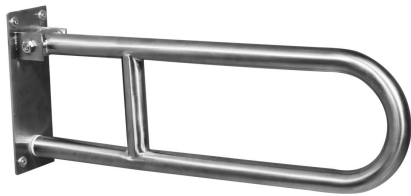

Folding grab bar made of seamless stainless steel AISI 304 pipe, with satin finish

Code G55JCS14 Series Satin steel

Net weight lb. Dimensions [WxDxH] In. 2 15/16x31 1/2x9 13/16

In use weight capacity Vertical lb. 220,46 88,18

Use and installation info

Use

Cleaning

Fasteners

Packaging information

Type of package

Dimensions [WxDxH] In. Weight lb.

Available colours

N1 Satin