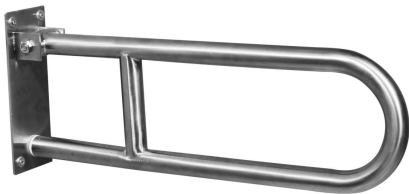

Folding grab bar made of seamless stainless steel AISI 304 pipe, with satin finish

Code G55JCS12 Series Satin steel

Net weight lb. 4,30 Dimensions [WxDxH] In. 2 15/16x23 5/8x9 13/16

In use weight capacity Vertical lb. 330,69 88,18

Use and installation info

Use

Cleaning

Fasteners

Packaging information

Type of package

Dimensions [WxDxH] In. 25 3/8x10 5/8x5 1/8 Weight lb. 5,35

Available colours

N1 Satin