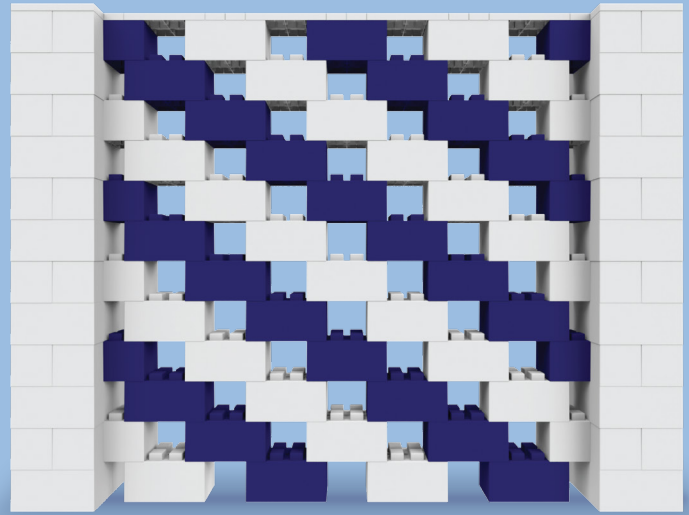

EVERBLOCK - MODULAR SOLUTION

Separate space with a modular system that's as fun as it is functional. Our EverBlock wall kits are flexible enough to fit almost any commercial, educational or residential space—and so easy to assemble even young kids can use them.

785 Oakwood Road
Suite C-100
Lake Zurich, IL 60047-1524

www.KofflerSales.com
888-355-6287

EVERBLOCK - MODULAR SOLUTION

EVERBLOCK® WALL KIT

HEIGHTS

4' | 5' | 6' | 7'

WIDTHS

5' | 6' | 7' | 8'

9' | 10' | 11' | 12'

HOW THE EVERBLOCK® SOLUTION WORKS

Opt for a pre-configured EverBlock wall kit, or work with a Versare product specialist to design your project—if you can dream it, we can design it! Structures are constructed to be stable and self-supporting, and require no permitting. Suitable for indoor and outdoor use.